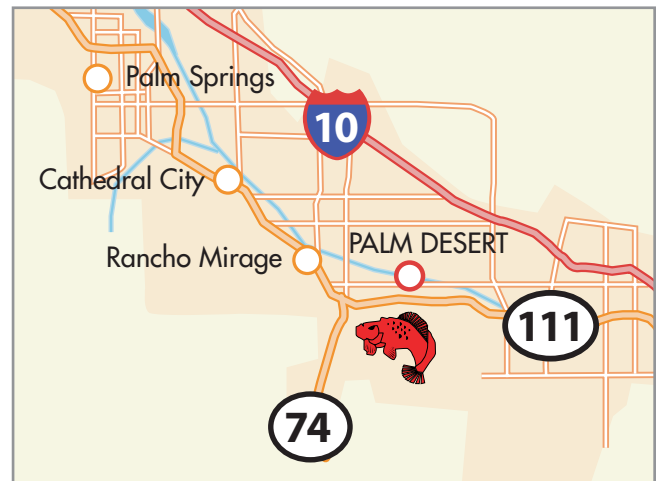

**PACIFICA**  
SEAFOOD RESTAURANT

P A L M D E S E R T

7 6 0 6 7 4 8 6 6 6

## DRIVING DIRECTIONS

Pacifica Seafood Restaurant is conveniently located at El Paseo and San Pablo Avenue, one block south of Highway 111 in the heart of Palm Desert.

## LOCATION

73505 El Paseo  
Palm Desert, CA 92260  
Gardens on El Paseo